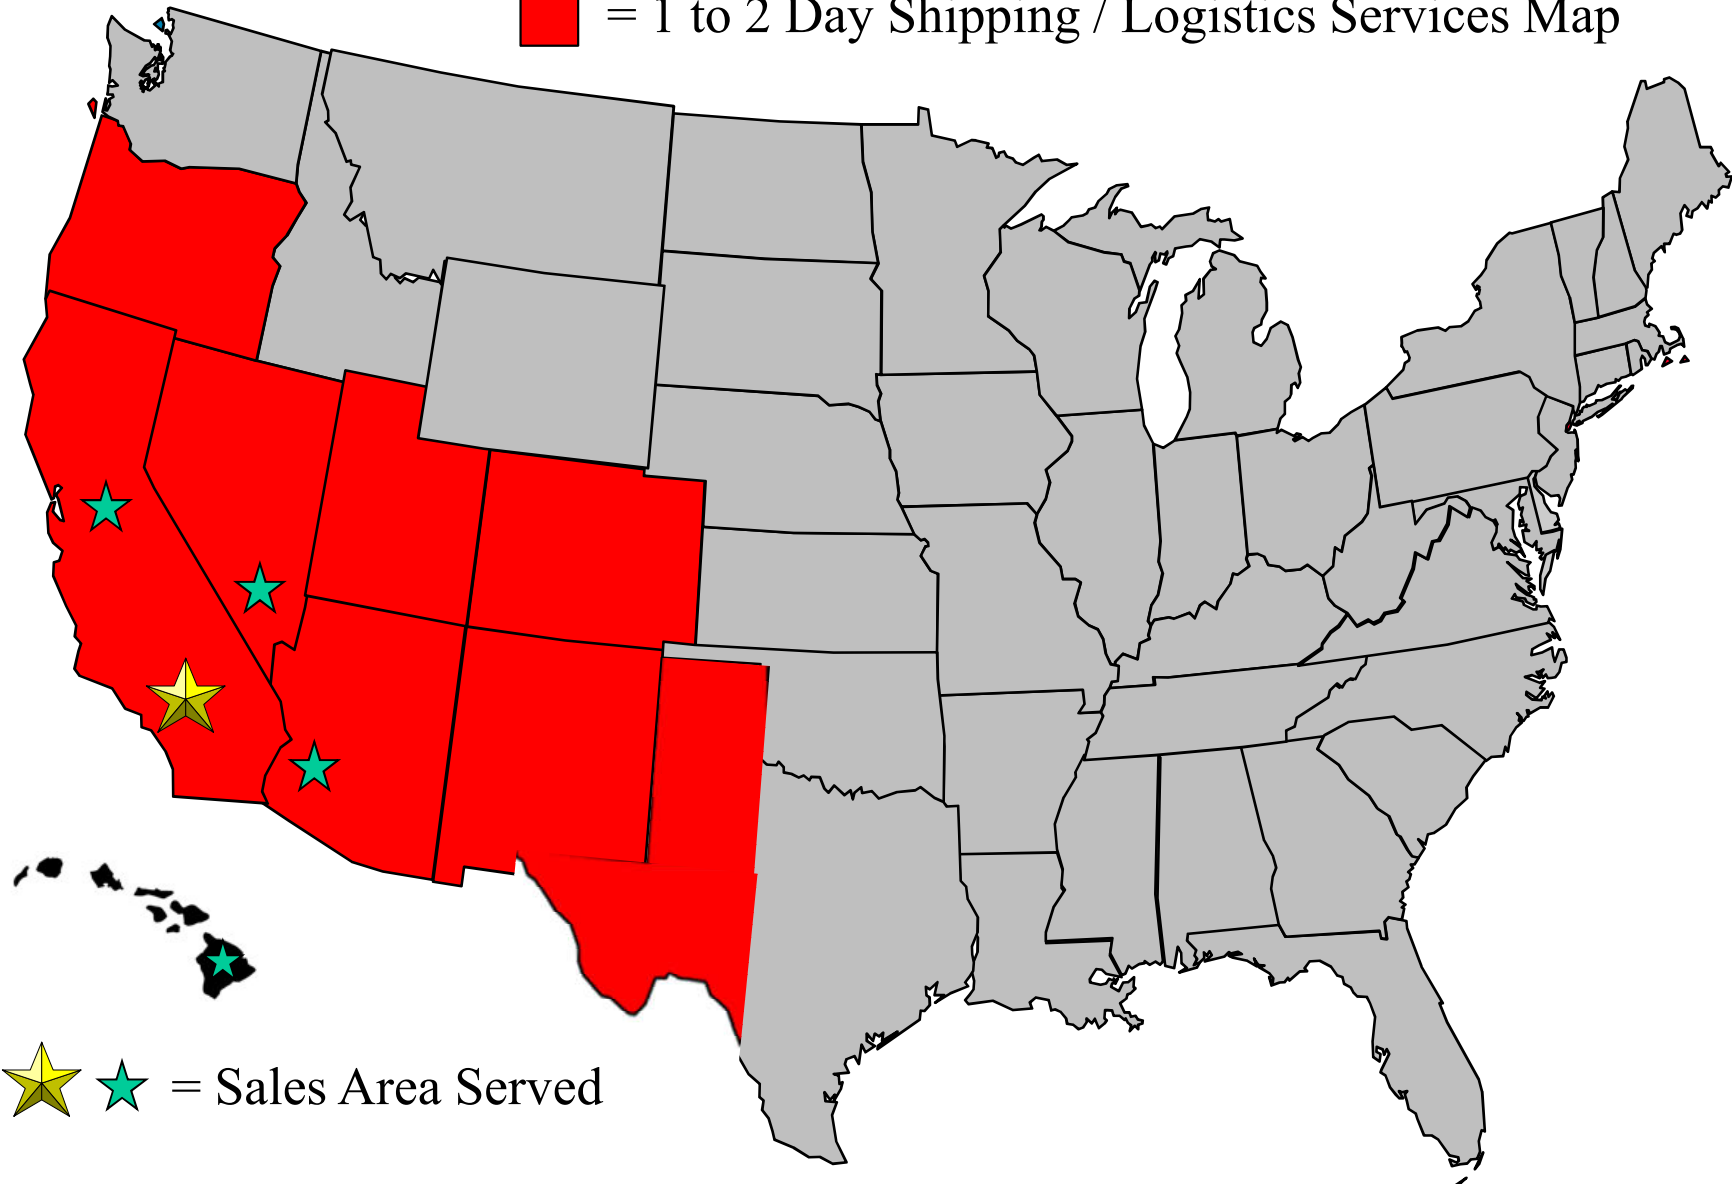

★ =Blanchard Regional / Zone Warehouse Location

■ = 1 to 2 Day Shipping / Logistics Services Map

★ ★ = Sales Area Served